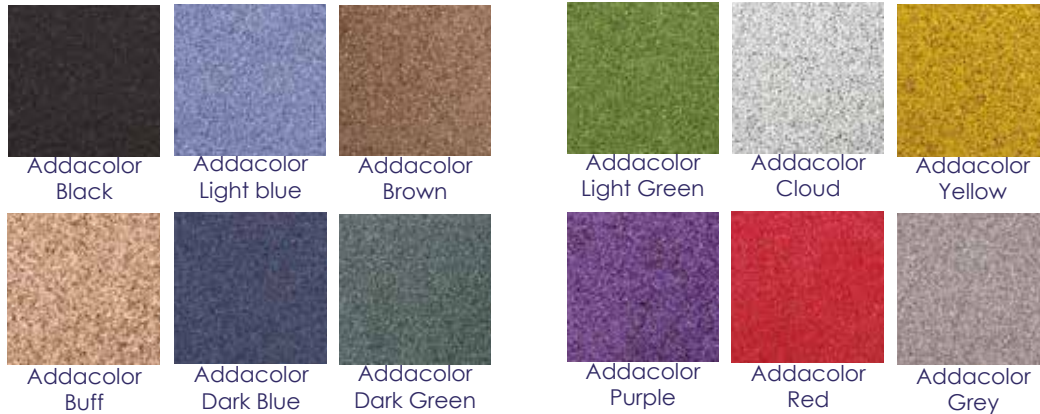

Experts in Resin Since 1980

addacolor®

Addacolor retains all of the benefits of our standard resin bound paving and is ideally suited to those projects that require a splash of colour both inside and out.

A range of 12 standard colours are available, however, special colours can be supplied on request. We can match RAL colours to create a bespoke logo or match a corporate colour scheme.

Resin Bound Surfacing With a splash of colour for pedestrian and decorative projects